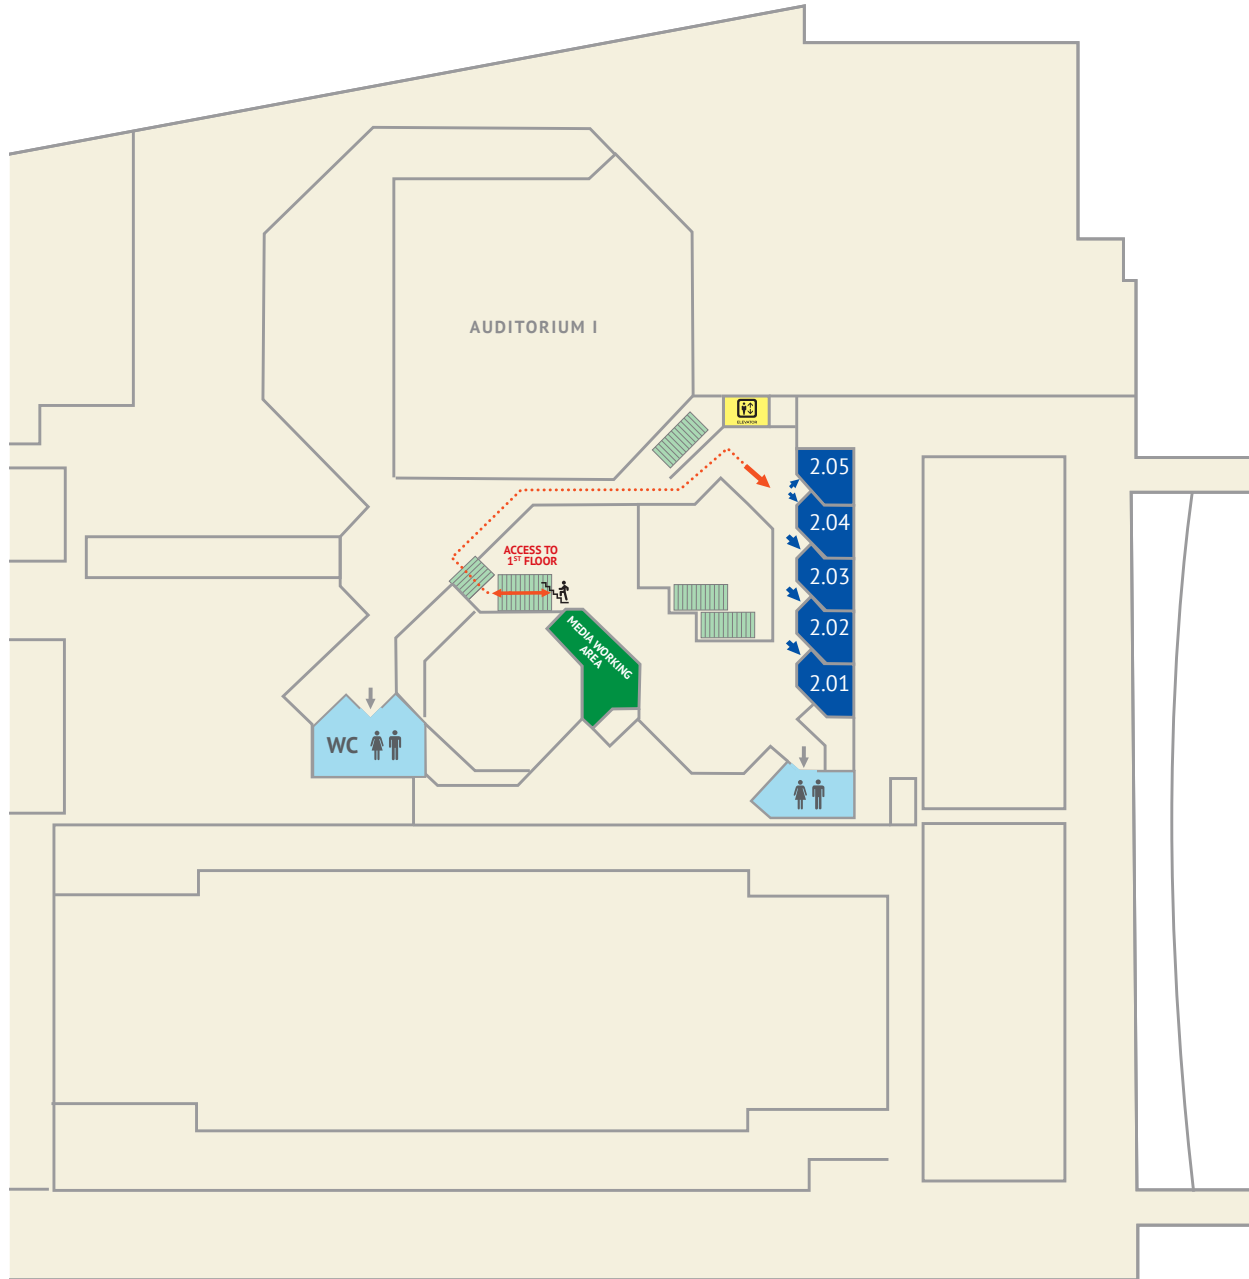

PAVILION 2

- EXHIBITION
- PLENARY ROOM
- ISF CHANNEL WORLD SEED
- FUTURE GENERATION CORNER
- MEDIA CORNER
- CULTIVATION CORNER
- CATERING
- MEETING POINT LOUNGE
- SEED WORLD - ISF INTERVIEW CORNER

PAVILION 3

- TRADING FLOOR 2
- ACCESS VIA EXHIBITION / GROUND FLOOR ONLY

- 👤 STAIRS
- 🚪 ELEVATORS
- 🚻 WC

CCL CENTRO DE CONGRESSOS DE LISBOA
GROUND FLOOR / PAVILION 2 - EXHIBITION

PAVILION 2

- EXHIBITION
- PLENARY ROOM
- ISF CHANNEL WORLD SEED
- FUTURE GENERATION CORNER
- MEDIA CORNER
- CULTIVATION CORNER
- CATERING
- MEETING POINT LOUNGE
- SEED WORLD - ISF INTERVIEW CORNER

CCL CENTRO DE CONGRESSOS DE LISBOA
FIRST FLOOR & GALLERY

First Floor

- TRADING FLOOR 3 (PAVILION 5)
ACCESS VIA EXHIBITION / GROUND FLOOR ONLY
- OPENING CEREMONY (AUDITORIUM I)
- NSA & ASSOCIATE MEMBERS ROOM (AUDITORIUM II)
- PETKUS ACADEMY (AUDITORIUM III)
- ISF MEETING ROOM (AUDITORIUM IV)
- PRIVATE MEETING ROOMS (PMR)
- SEATING & PRINTING AREA (GALLERY)
- MIRROR RESTAURANT
- INFO & MEETING POINT

- STAIRS
- ELEVATORS
- WC

CCL CENTRO DE CONGRESSOS DE LISBOA SECOND FLOOR

Second Floor

- PRIVATE MEETING ROOMS (PMR)
- MEDIA WORKING AREA
- STAIRS
- ELEVATORS
- WC