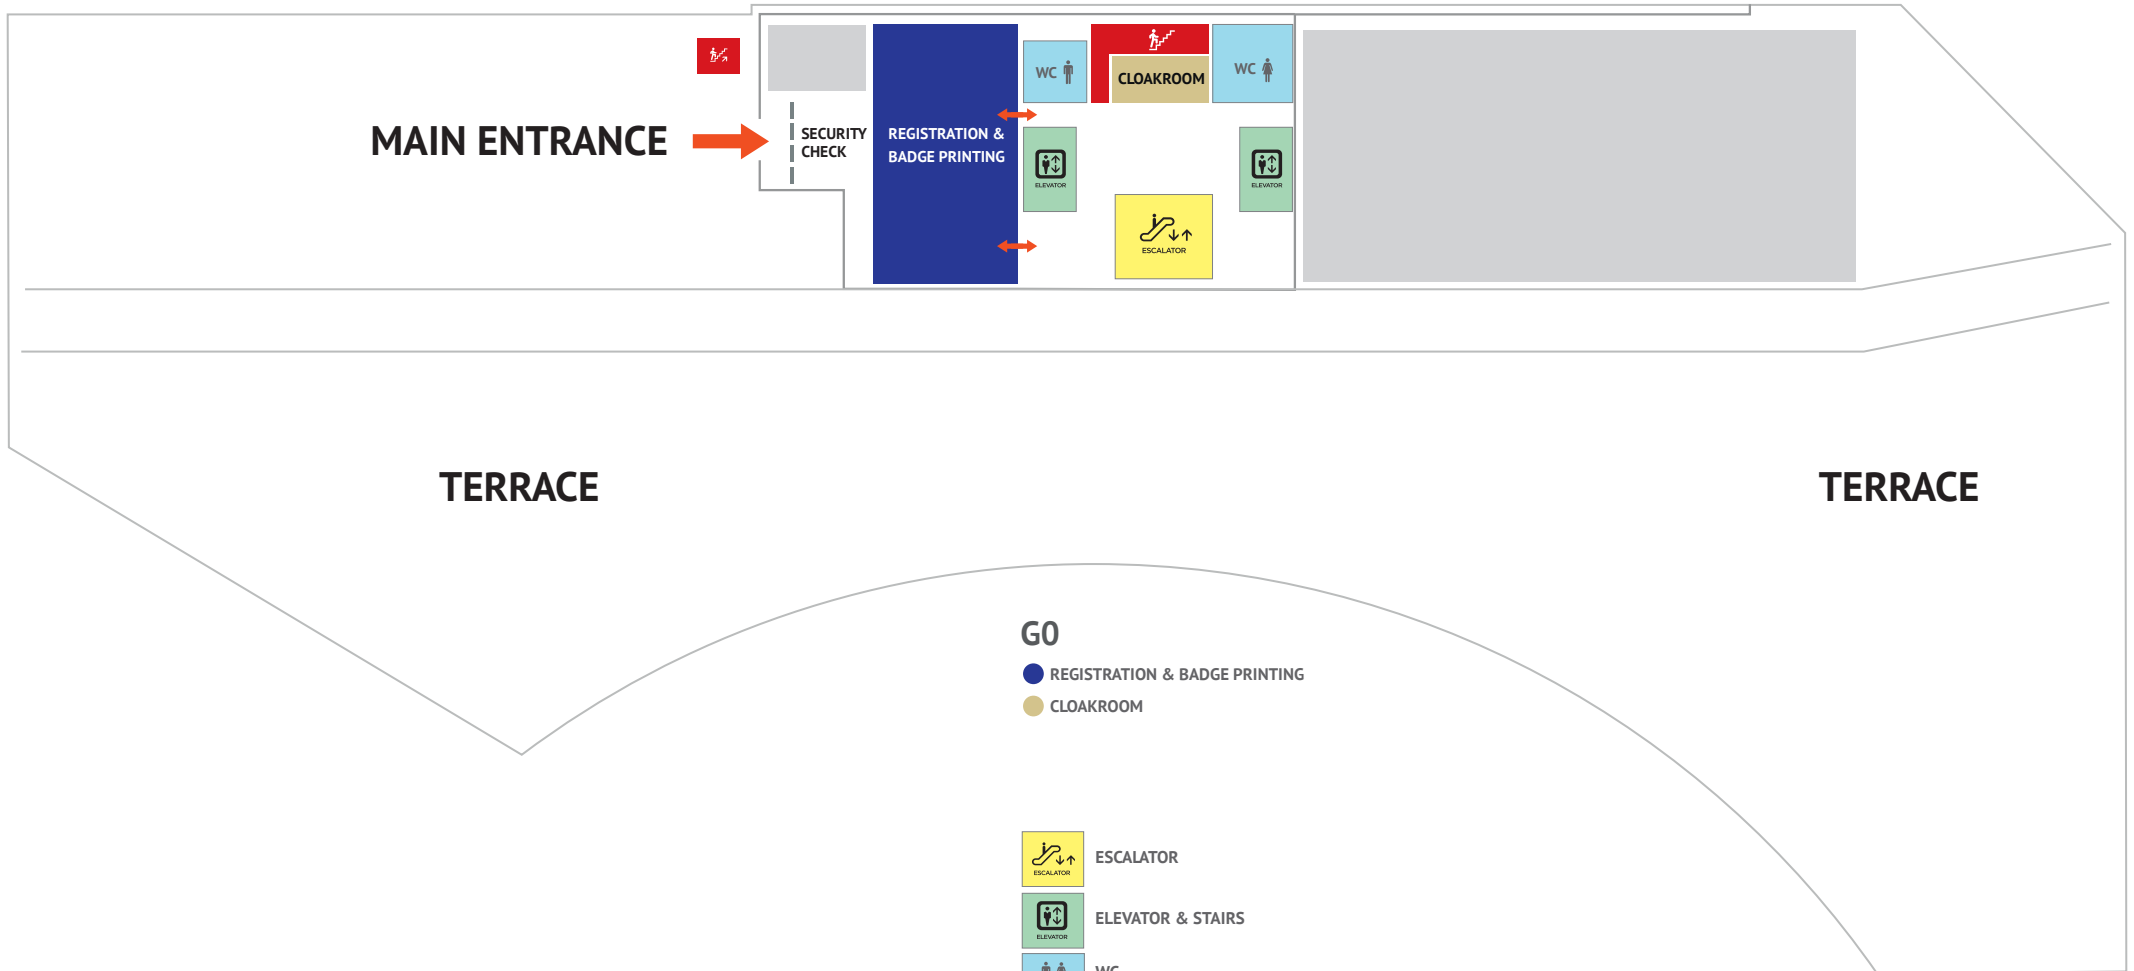

ICC ISTANBUL FLOOR PLANS - G0

GO

GO

- REGISTRATION & BADGE PRINTING
- CLOAKROOM

- ESCALATOR
- ELEVATOR & STAIRS
- WC
- EMERGENCY EXIT

ICC ISTANBUL FLOOR PLANS - B3

B3

B3

- OPENING CEREMONY / ISF KEYNOTE - HARBIYE AUDITORIUM
- PRESS RECEPTION
- PRIVATE MEETING ROOMS
- ISF MEETING ROOM (3B/01)
- ISF VIP ROOM (3B/05)
- MEDIA ROOM (3B/09)
- PETKUS ACADEMY (3B/06)
- NSA MEETING ROOM (3B/36)
- ASSOCIATE MEMBERS' MEETING ROOM (3B/37)
- TRADING - TABLES FOR BOOKING (3B/16)
- PRAYER ROOMS
- MOTHER & CHILD ROOM (3B/12)

- ESCALATOR
- ELEVATOR & STAIRS
- WC
- EMERGENCY EXIT

ICC ISTANBUL FLOOR PLANS – B5 LEVEL & MEZZANINE