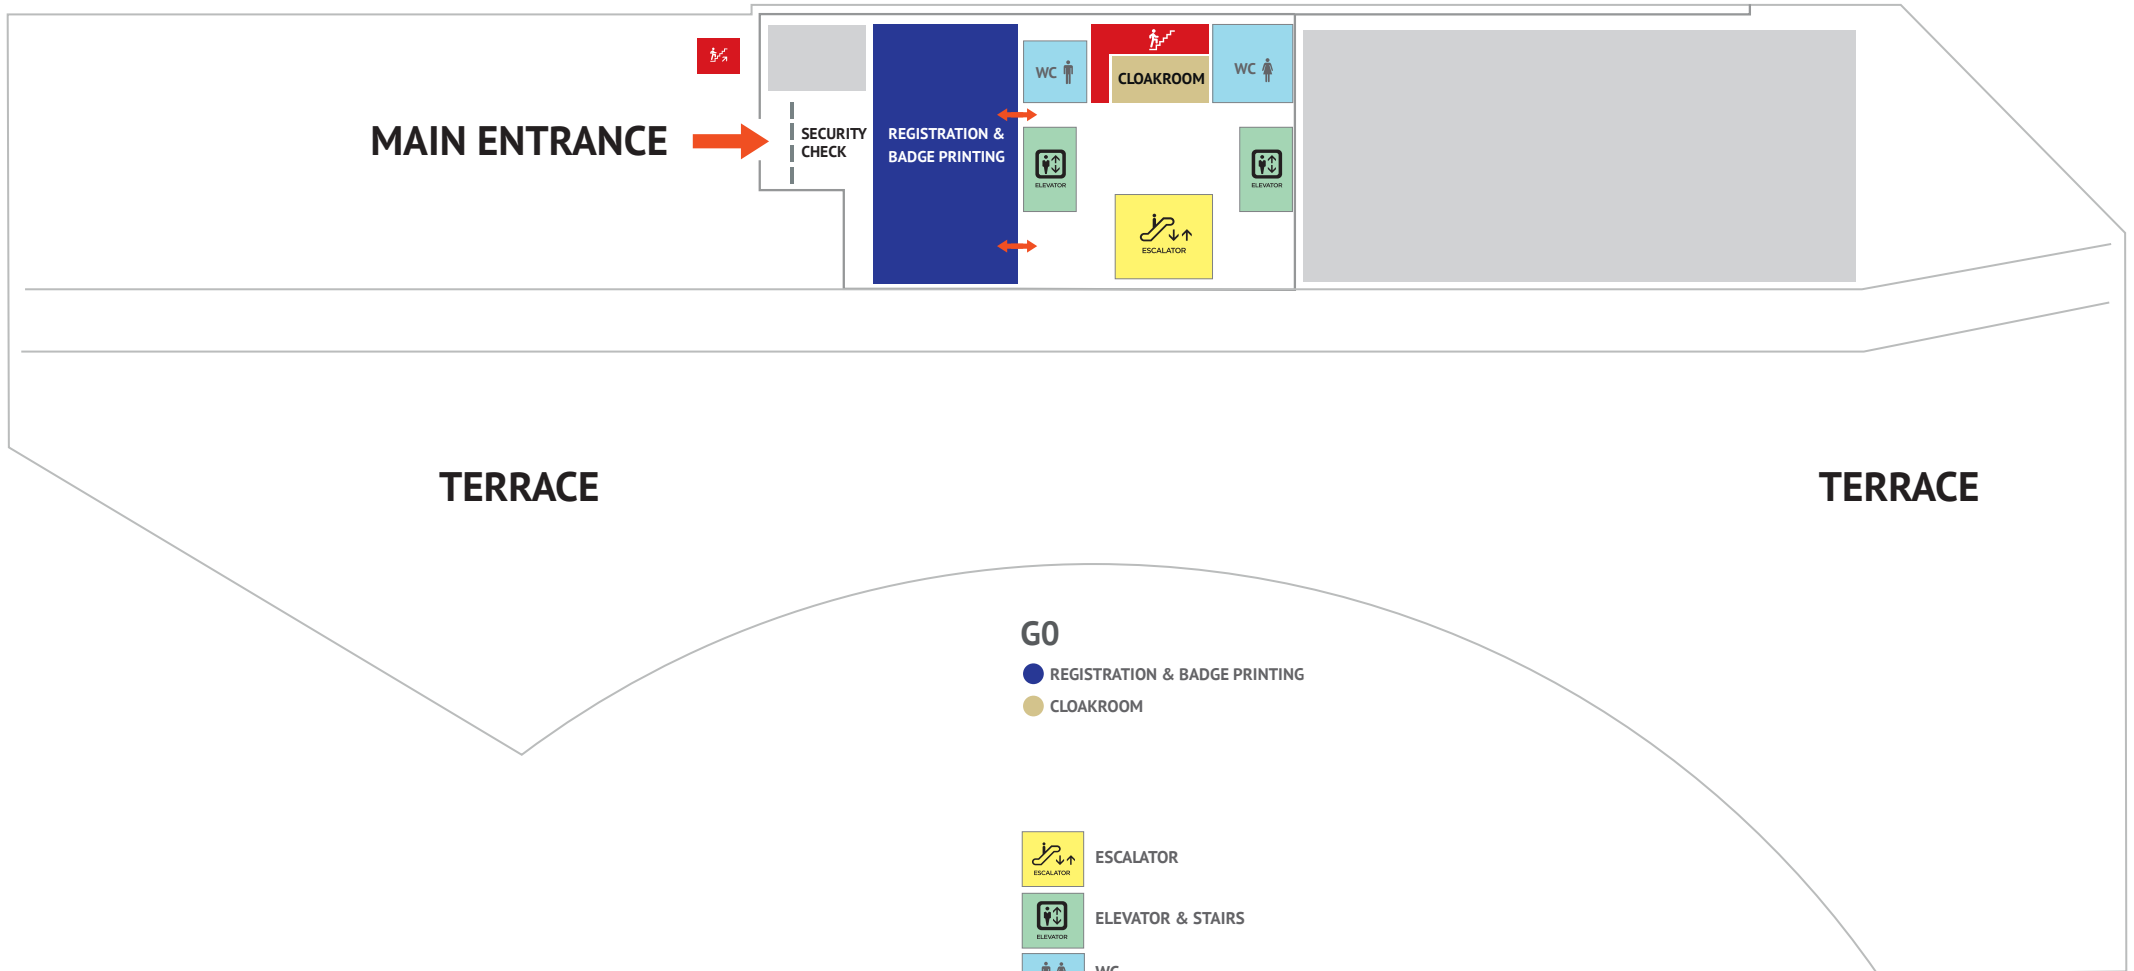

ICC ISTANBUL FLOOR PLANS - G0

GO

GO

- REGISTRATION & BADGE PRINTING
- CLOAKROOM

-  ESCALATOR
-  ELEVATOR & STAIRS
-  WC
-  EMERGENCY EXIT

ICC ISTANBUL FLOOR PLANS - B3

B3

B3

- OPENING CEREMONY / ISF KEYNOTE - HARBIYE AUDITORIUM
- PRESS RECEPTION
- PRIVATE MEETING ROOMS
- ISF MEETING ROOM (3B/01)
- ISF VIP ROOM (3B/05)
- MEDIA ROOM (3B/09)
- PETKUS WORKSHOP (3B/06)
- NSA MEETING ROOM (3B/36)
- ASSOCIATE MEMBERS' MEETING ROOM (3B/37)
- TRADING - TABLES FOR BOOKING (3B/16)
- PRAYER ROOMS
- MOTHER & CHILD ROOM (3B/12)

- ESCALATOR
- ELEVATOR & STAIRS
- WC
- EMERGENCY EXIT