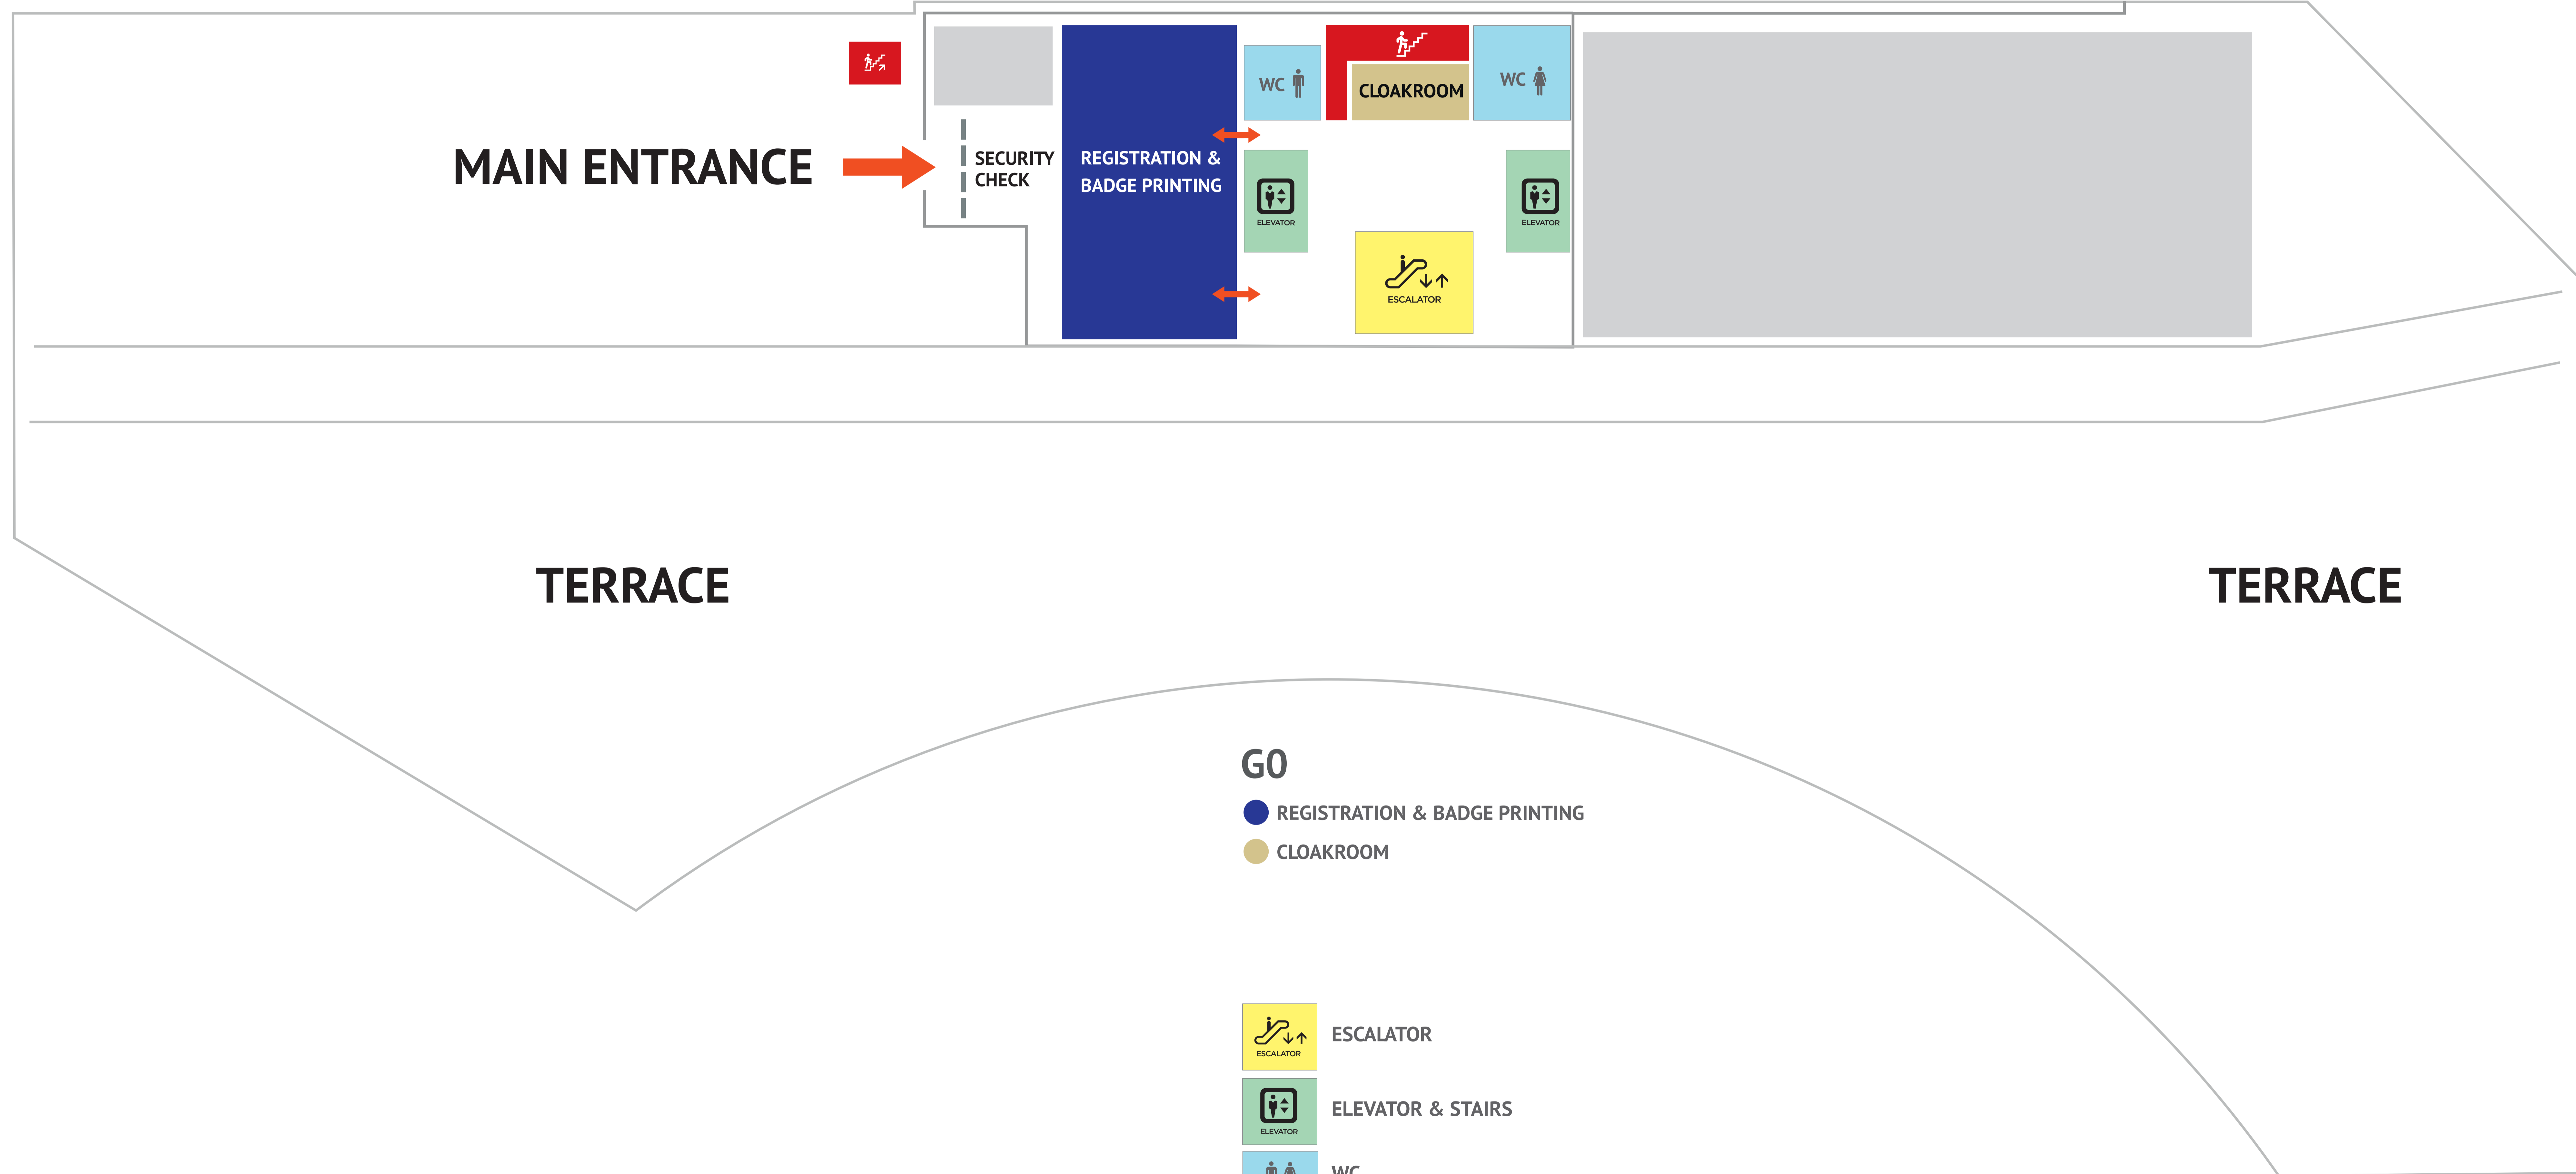

GO

GO

- REGISTRATION & BADGE PRINTING
- CLOAKROOM

ESCALATOR

ELEVATOR & STAIRS

WC

EMERGENCY EXIT