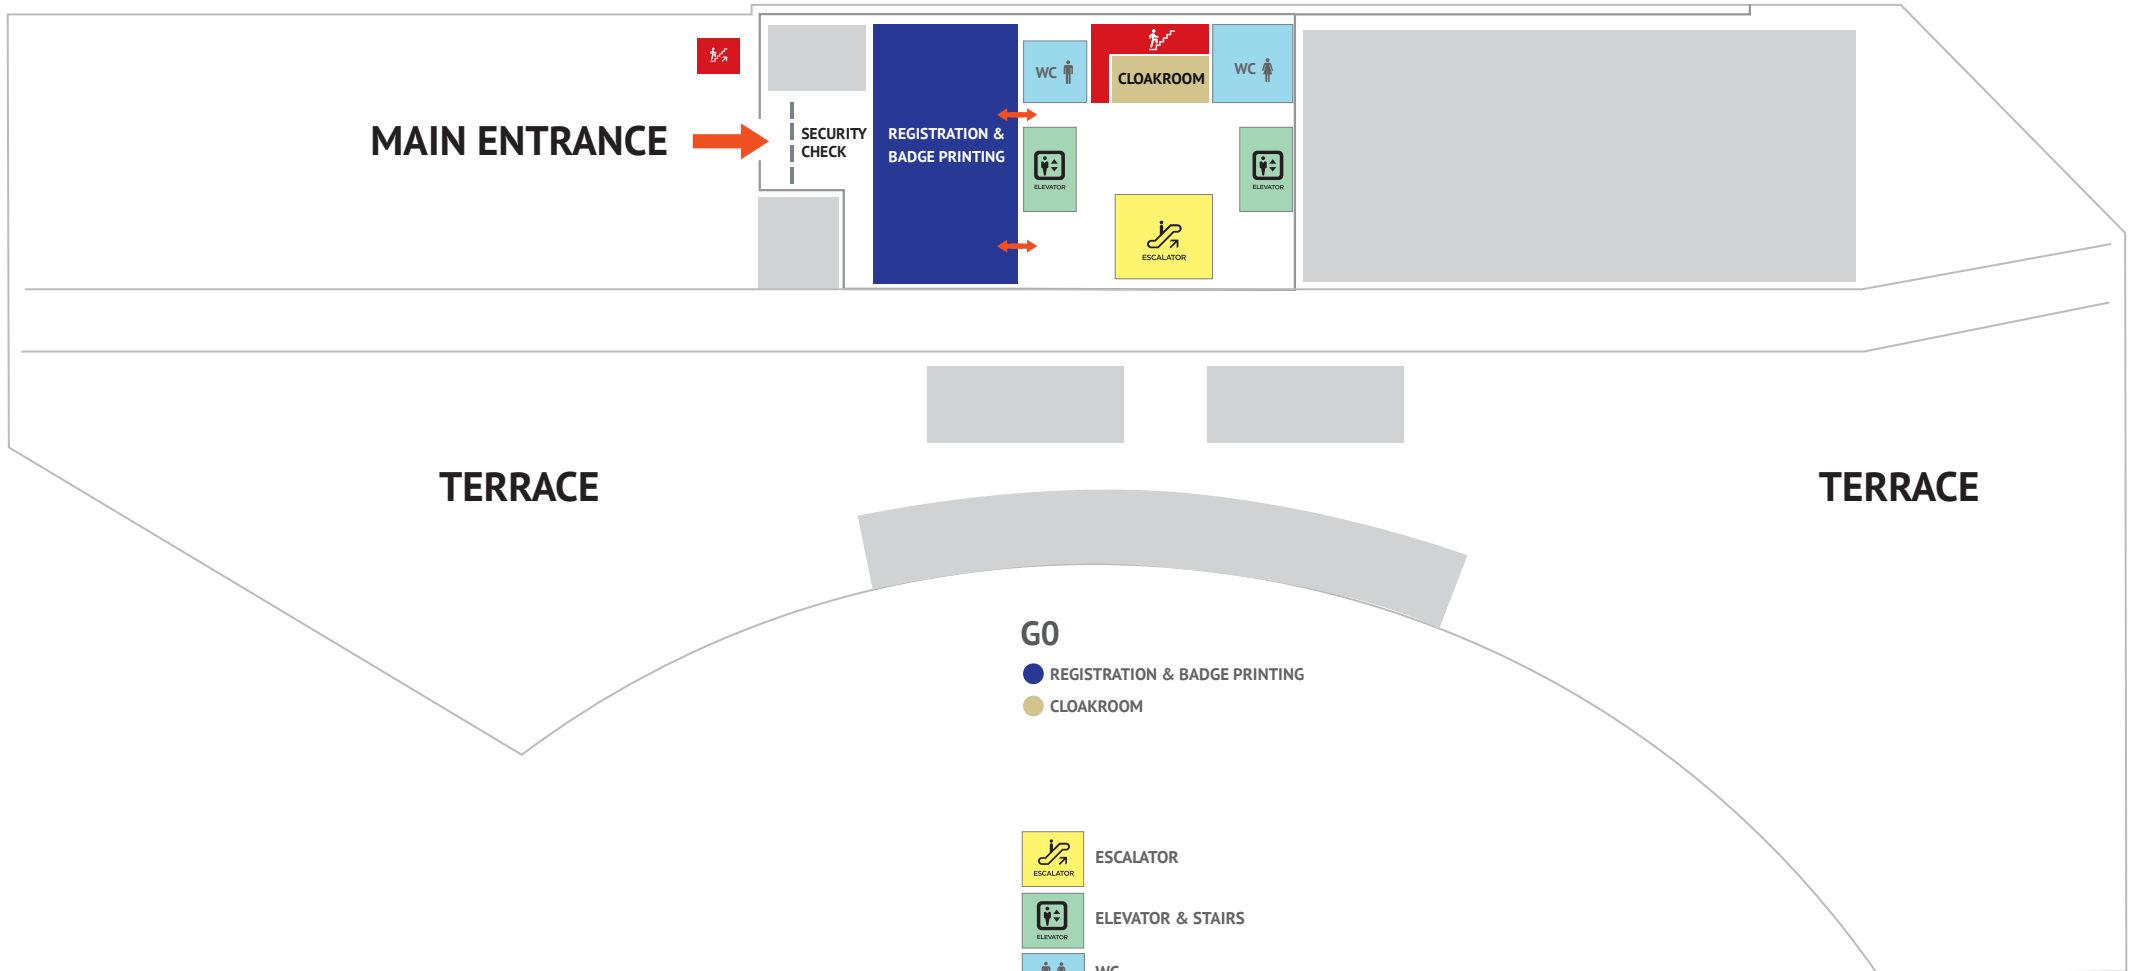

ICC ISTANBUL FLOOR PLANS - G0

G0

TERRACE

TERRACE

G0

- REGISTRATION & BADGE PRINTING
- CLOAKROOM

- ESCALATOR
- ELEVATOR & STAIRS
- WC
- EMERGENCY EXIT

ICC ISTANBUL FLOOR PLANS – B3

B3

ICC ISTANBUL FLOOR PLANS – B5 LEVEL & MEZZANINE