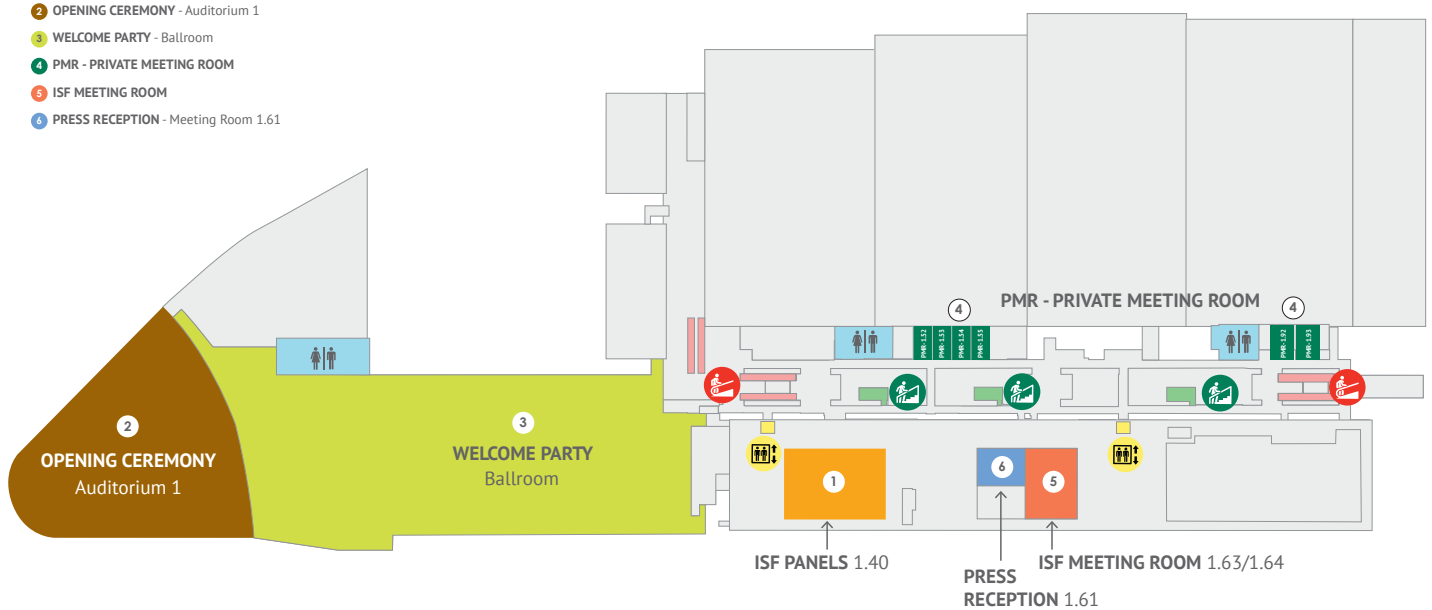

CTICC 1 - Level 0

- ① REGISTRATION / EXHIBITION / PRIVATE MEETING ROOMS / CATERING / CHANNEL WORLD SEED/ FUTURE GENERATION CORNER - Hall 2-3
- ② RESERVED / UNRESERVED TRADING TABLES - Hall 4A
- ③ ISF WOMEN LUNCHEON - Jasminum Conservatory
- PMR - PRIVATE MEETING ROOM
- EXHIBITION
- MEDIA CORNER
- INTERNET CORNER
- ISF REGISTRATION DESK
- CLOAKROOM & CONGRESS BAGS
- COFFEE AND WATER STATION
- CATERING
- MEETING POINT LOUNGE
- ATM

CTICC 1 - Level 1

- ① ISF PANELS - Meeting Room 1.40
- ② OPENING CEREMONY - Auditorium 1
- ③ WELCOME PARTY - Ballroom
- ④ PMR - PRIVATE MEETING ROOM
- ⑤ ISF MEETING ROOM
- ⑥ PRESS RECEPTION - Meeting Room 1.61

2 RESERVED / UNRESERVED TRADING TABLES - Hall 4A

CTICC 1 - Level 0

- ① REGISTRATION / EXHIBITION / PRIVATE MEETING ROOMS / CATERING / CHANNEL WORLD SEED/ FUTURE GENERATION CORNER - Hall 2-3
- ② RESERVED / UNRESERVED TRADING TABLES - Hall 4A
- ③ ISF WOMEN LUNCHEON - Jasminum Conservatory
- PMR - PRIVATE MEETING ROOM
- EXHIBITION
- MEDIA CORNER
- INTERNET CORNER
- ISF REGISTRATION DESK
- CLOAKROOM & CONGRESS BAGS
- COFFEE AND WATER STATION
- CATERING
- MEETING POINT LOUNGE
- ATM

1 Hall 2-3

2 Hall 4A

CTICC 1 - Level 1

- 1 ISF PANELS - Meeting Room 1.40
- 2 OPENING CEREMONY - Auditorium 1
- 3 WELCOME PARTY - Ballroom
- 4 PMR - PRIVATE MEETING ROOM
- 5 ISF MEETING ROOM
- 6 PRESS RECEPTION - Meeting Room 1.61
-  Lift
-  Escalator
-  Stairs
-  Restrooms