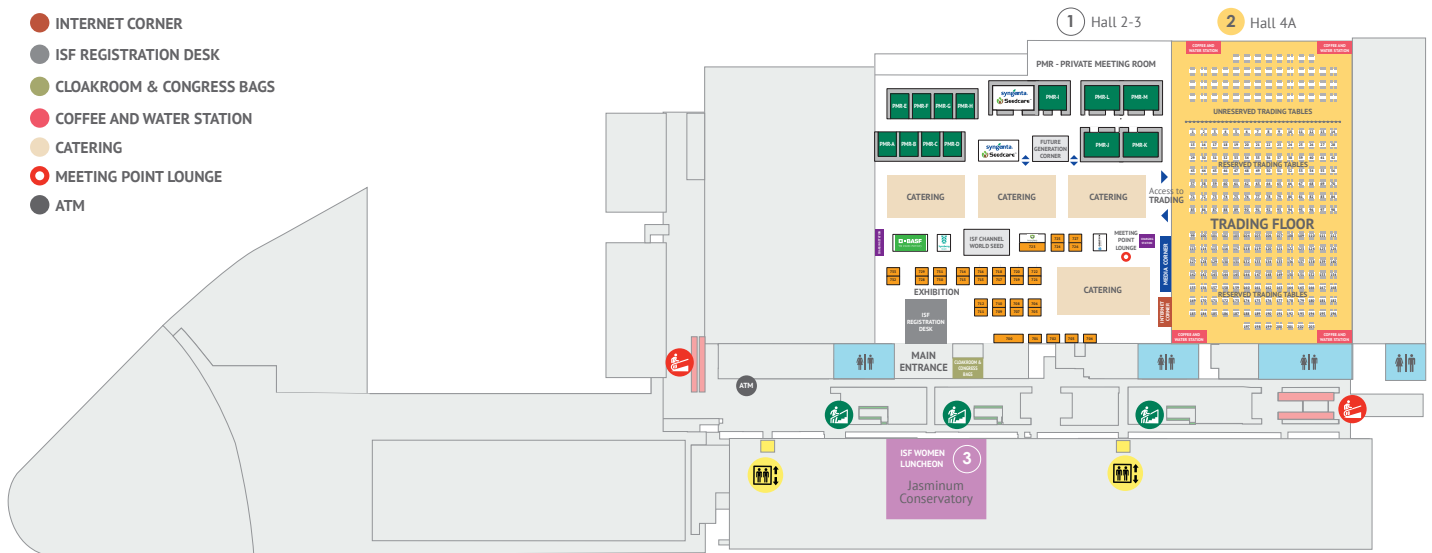

CTICC 1 - Level 0

- ① REGISTRATION / EXHIBITION / PRIVATE MEETING ROOMS / CATERING / CHANNEL WORLD SEED/ FUTURE GENERATION CORNER - Hall 2-3
- ② RESERVED / UNRESERVED TRADING TABLES - Hall 4A
- ③ ISF WOMEN LUNCHEON - Jasminum Conservatory
- PMR - PRIVATE MEETING ROOM
- EXHIBITION
- MEDIA CORNER
- INTERNET CORNER
- ISF REGISTRATION DESK
- CLOAKROOM & CONGRESS BAGS
- COFFEE AND WATER STATION
- CATERING
- MEETING POINT LOUNGE
- ATM

CTICC 1 - Level 1

- ① ISF PANELS - Meeting Room 1.40
- ② OPENING CEREMONY - Auditorium 1
- ③ WELCOME PARTY - Ballroom
- ④ PMR - PRIVATE MEETING ROOM
- ⑤ ISF MEETING ROOM
- ⑥ PRESS RECEPTION - Meeting Room 1.61

2 RESERVED / UNRESERVED TRADING TABLES - Hall 4A

CTICC 1 - Level 0

- ① REGISTRATION / EXHIBITION / PRIVATE MEETING ROOMS / CATERING / CHANNEL WORLD SEED/ FUTURE GENERATION CORNER - Hall 2-3
- ② RESERVED / UNRESERVED TRADING TABLES - Hall 4A
- ③ ISF WOMEN LUNCHEON - Jasminum Conservatory
- PMR - PRIVATE MEETING ROOM
- EXHIBITION
- MEDIA CORNER
- INTERNET CORNER
- ISF REGISTRATION DESK
- CLOAKROOM & CONGRESS BAGS
- COFFEE AND WATER STATION
- CATERING
- MEETING POINT LOUNGE
- ATM

1 Hall 2-3

2 Hall 4A

CTICC 1 - Level 1

- 1 ISF PANELS - Meeting Room 1.40
- 2 OPENING CEREMONY - Auditorium 1
- 3 WELCOME PARTY - Ballroom
- 4 PMR - PRIVATE MEETING ROOM
- 5 ISF MEETING ROOM
- 6 PRESS RECEPTION - Meeting Room 1.61
-  Lift
-  Escalator
-  Stairs
-  Restrooms