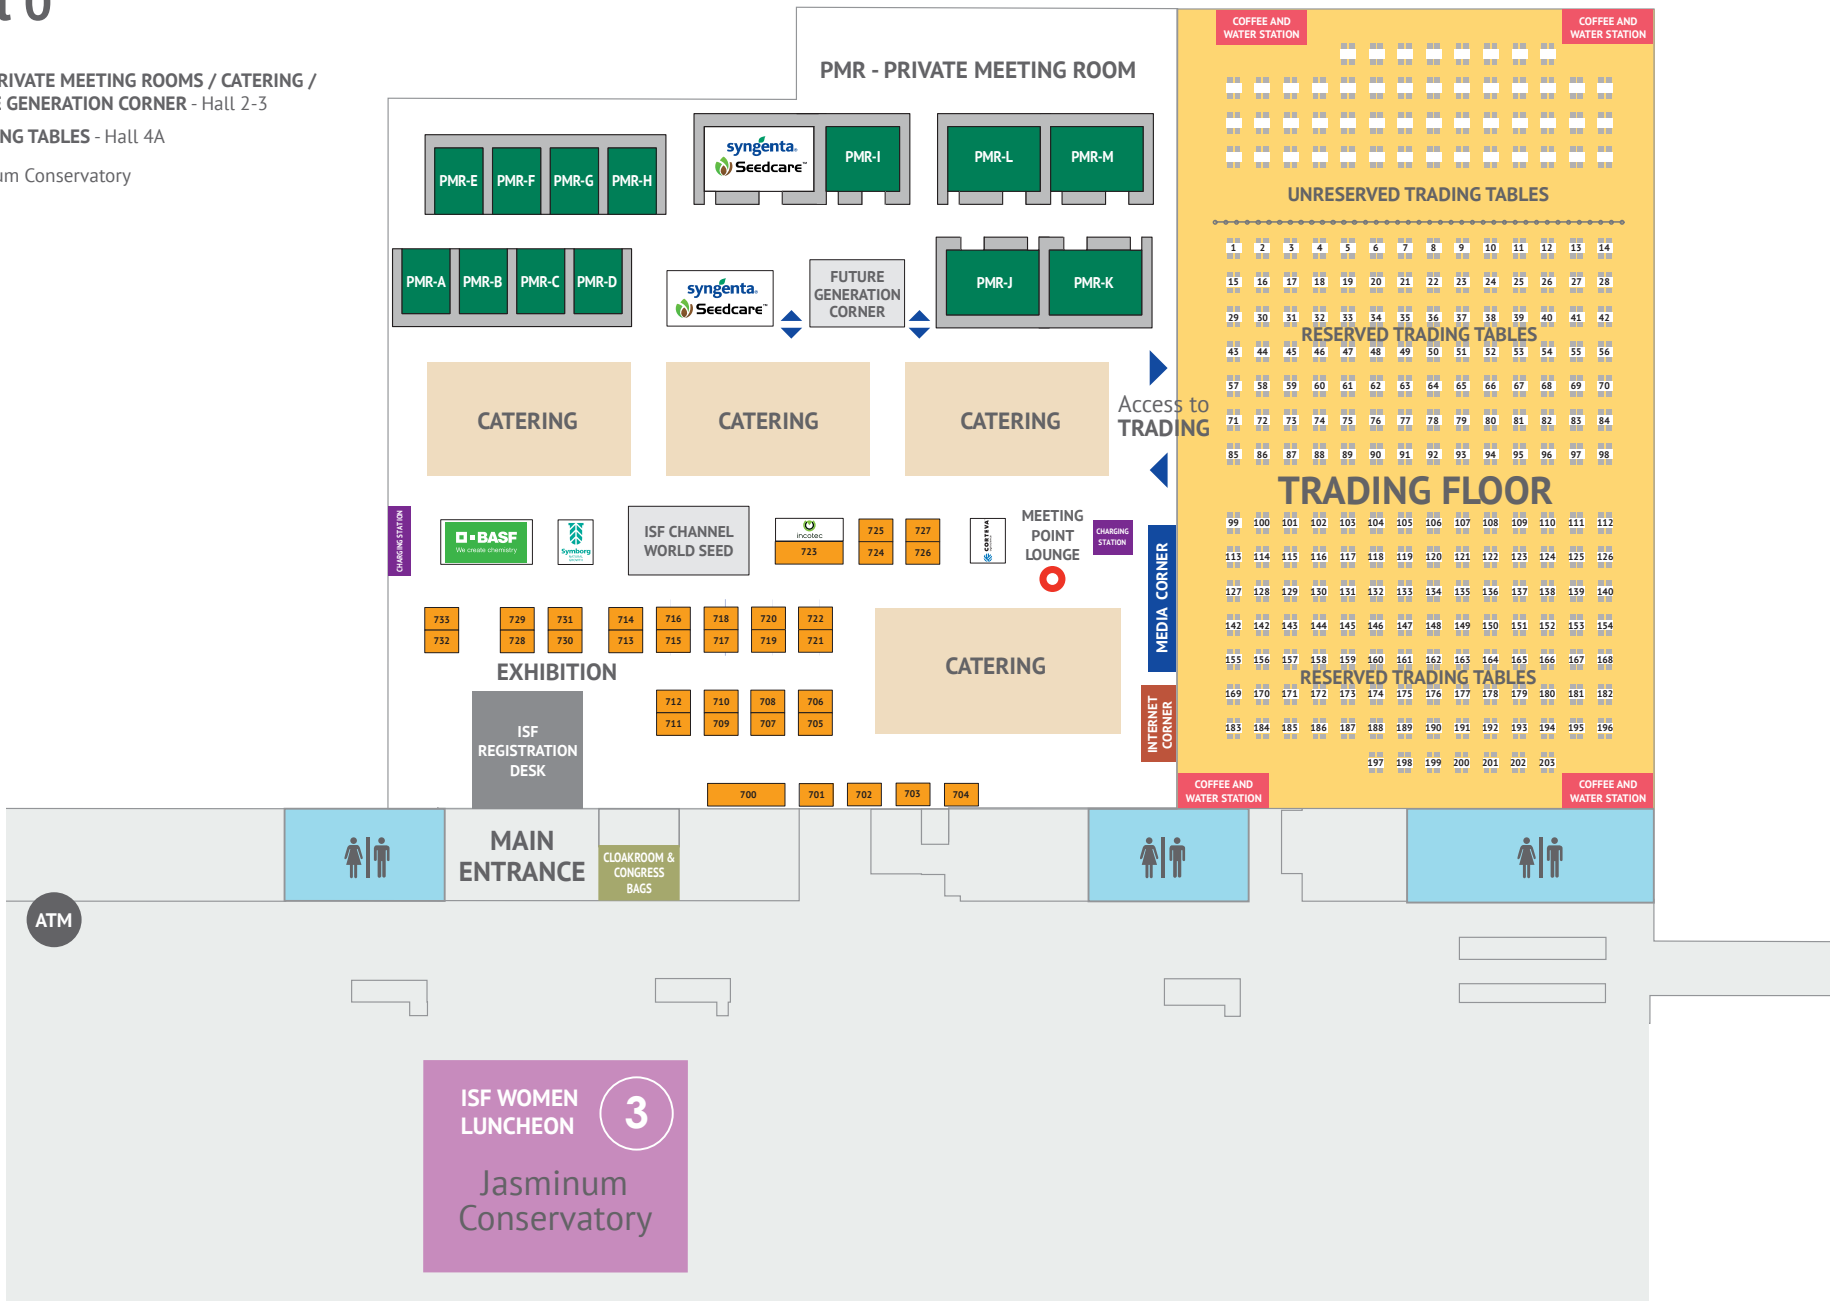

CTICC 1 - Level 0

- ① REGISTRATION / EXHIBITION / PRIVATE MEETING ROOMS / CATERING / CHANNEL WORLD SEED/ FUTURE GENERATION CORNER - Hall 2-3
- ② RESERVED / UNRESERVED TRADING TABLES - Hall 4A
- ③ ISF WOMEN LUNCHEON - Jasminum Conservatory
- PMR - PRIVATE MEETING ROOM
- EXHIBITION
- MEDIA CORNER
- INTERNET CORNER
- ISF REGISTRATION DESK
- CLOAKROOM & CONGRESS BAGS
- COFFEE AND WATER STATION
- CATERING
- MEETING POINT LOUNGE
- ATM

CTICC 1 - Level 1

- ① ISF PANELS - Meeting Room 1.40
- ② OPENING CEREMONY - Auditorium 1
- ③ WELCOME PARTY - Ballroom
- ④ PMR - PRIVATE MEETING ROOM
- ⑤ ISF MEETING ROOM
- ⑥ PRESS RECEPTION - Meeting Room 1.61

2 RESERVED / UNRESERVED TRADING TABLES - Hall 4A

CTICC 1 - Level 0

- ① REGISTRATION / EXHIBITION / PRIVATE MEETING ROOMS / CATERING / CHANNEL WORLD SEED/ FUTURE GENERATION CORNER - Hall 2-3
- ② RESERVED / UNRESERVED TRADING TABLES - Hall 4A
- ③ ISF WOMEN LUNCHEON - Jasminum Conservatory
- PMR - PRIVATE MEETING ROOM
- EXHIBITION
- MEDIA CORNER
- INTERNET CORNER
- ISF REGISTRATION DESK
- CLOAKROOM & CONGRESS BAGS
- COFFEE AND WATER STATION
- CATERING
- MEETING POINT LOUNGE
- ATM

1 Hall 2-3

2 Hall 4A

CTICC 1 - Level 1

- 1 ISF PANELS - Meeting Room 1.40
- 2 OPENING CEREMONY - Auditorium 1
- 3 WELCOME PARTY - Ballroom
- 4 PMR - PRIVATE MEETING ROOM
- 5 ISF MEETING ROOM
- 6 PRESS RECEPTION - Meeting Room 1.61
-  Lift
-  Escalator
-  Stairs
-  Restrooms