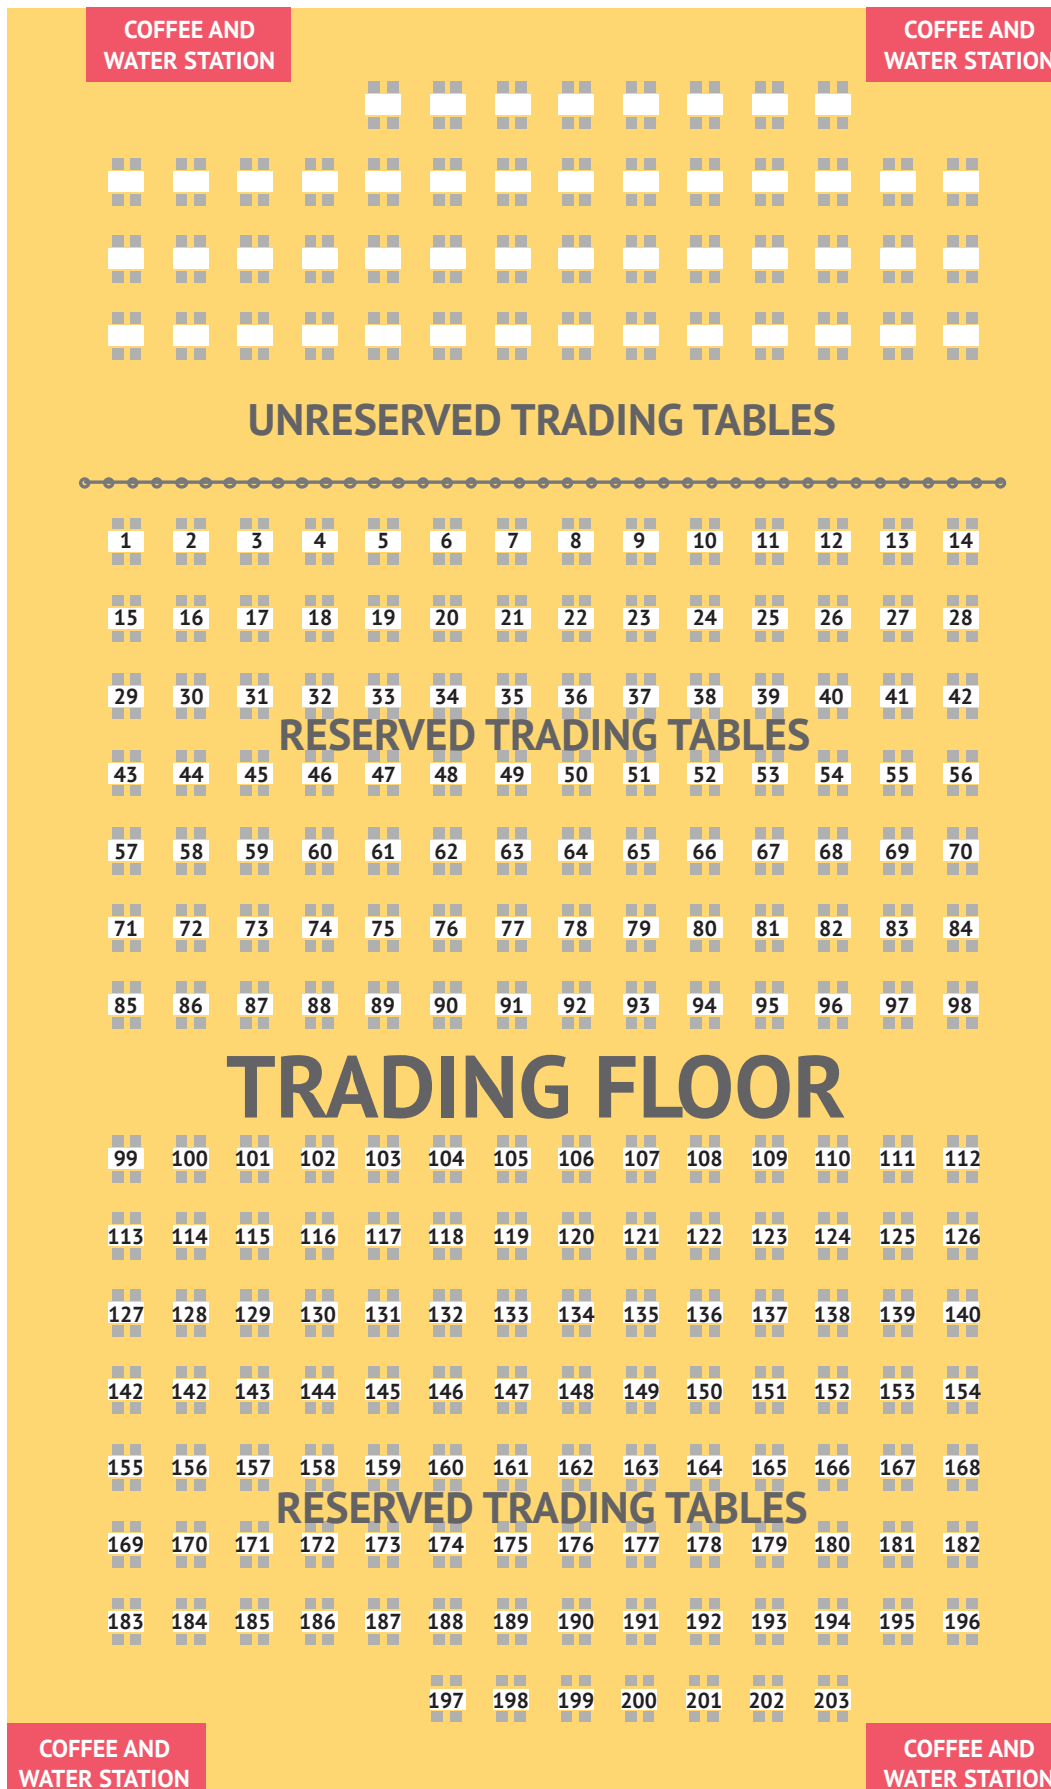

CTICC 1 - Level 0

- ① REGISTRATION / EXHIBITION / PRIVATE MEETING ROOMS / CATERING / CHANNEL WORLD SEED/ FUTURE GENERATION CORNER - Hall 2-3
- ② RESERVED / UNRESERVED TRADING TABLES - Hall 4A
- ③ ISF WOMEN LUNCHEON - Jasminum Conservatory
- PMR - PRIVATE MEETING ROOM
- EXHIBITION
- MEDIA CORNER
- INTERNET CORNER
- ISF REGISTRATION DESK
- CLOAKROOM & CONGRESS BAGS
- COFFEE AND WATER STATION
- CATERING
- MEETING POINT LOUNGE
- ATM

CTICC 1 - Level 1

- ① ISF PANELS - Meeting Room 1.40
- ② OPENING CEREMONY - Auditorium 1
- ③ WELCOME PARTY - Ballroom
- ④ PMR - PRIVATE MEETING ROOM
- ⑤ ISF MEETING ROOM
- ⑥ PRESS RECEPTION - Meeting Room 1.61

2 RESERVED / UNRESERVED TRADING TABLES - Hall 4A

CTICC 1 - Level 0

- ① REGISTRATION / EXHIBITION / PRIVATE MEETING ROOMS / CATERING / CHANNEL WORLD SEED/ FUTURE GENERATION CORNER - Hall 2-3
- ② RESERVED / UNRESERVED TRADING TABLES - Hall 4A
- ③ ISF WOMEN LUNCHEON - Jasminum Conservatory
- PMR - PRIVATE MEETING ROOM
- EXHIBITION
- MEDIA CORNER
- INTERNET CORNER
- ISF REGISTRATION DESK
- CLOAKROOM & CONGRESS BAGS
- COFFEE AND WATER STATION
- CATERING
- MEETING POINT LOUNGE
- ATM

1 Hall 2-3

2 Hall 4A

CTICC 1 - Level 1

- 1 ISF PANELS - Meeting Room 1.40
- 2 OPENING CEREMONY - Auditorium 1
- 3 WELCOME PARTY - Ballroom
- 4 PMR - PRIVATE MEETING ROOM
- 5 ISF MEETING ROOM
- 6 PRESS RECEPTION - Meeting Room 1.61
-  Lift
-  Escalator
-  Stairs
-  Restrooms